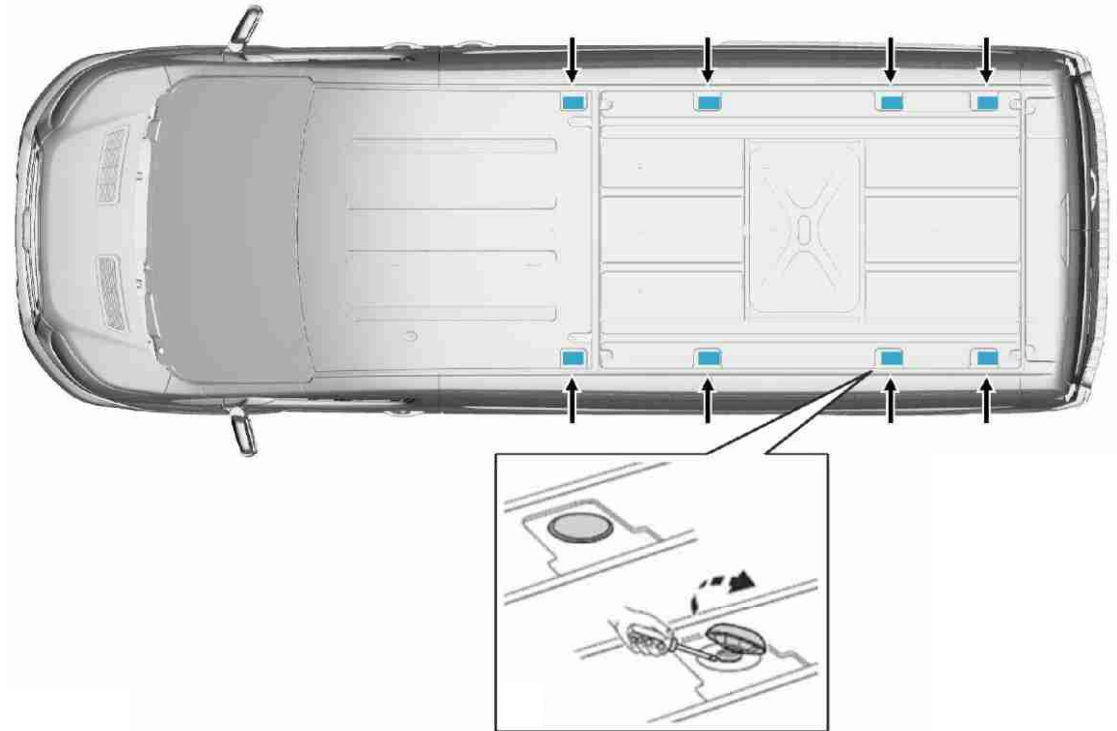

CODE CODE KODE CÓDIGO	LG1405	MODEL MODÈLE MODELL MODELO	520
--------------------------------	--------	-------------------------------------	-----

NEW FORD TRANSIT 2T

NO PART OR INFORMATION ABOUT THIS DRAWING MAY BE REPRODUCED IN ANY FORM WITHOUT PERMISSION IN WRITING. THIS DRAWING AND ITS CONTENT IS STRICTLY CONFIDENTIAL.