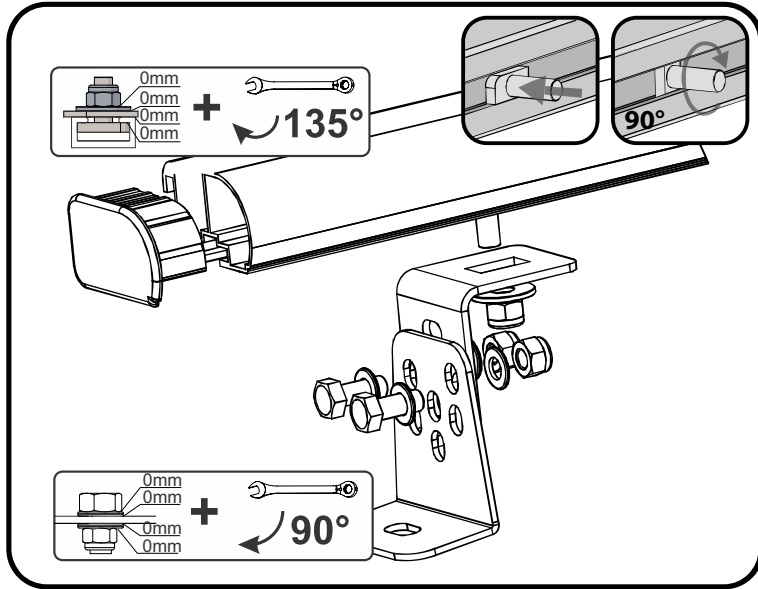

CODE CODE KODE CÓDIGO	LG1405	MODEL MODÈLE MODELL MODELO	520
--------------------------------	--------	-------------------------------------	-----

NEW FORD TRANSIT 2T

NO PART OR INFORMATION ABOUT THIS DRAWING MAY BE REPRODUCED IN ANY FORM WITHOUT PERMISSION IN WRITING. THIS DRAWING AND ITS CONTENT IS STRICTLY CONFIDENTIAL.