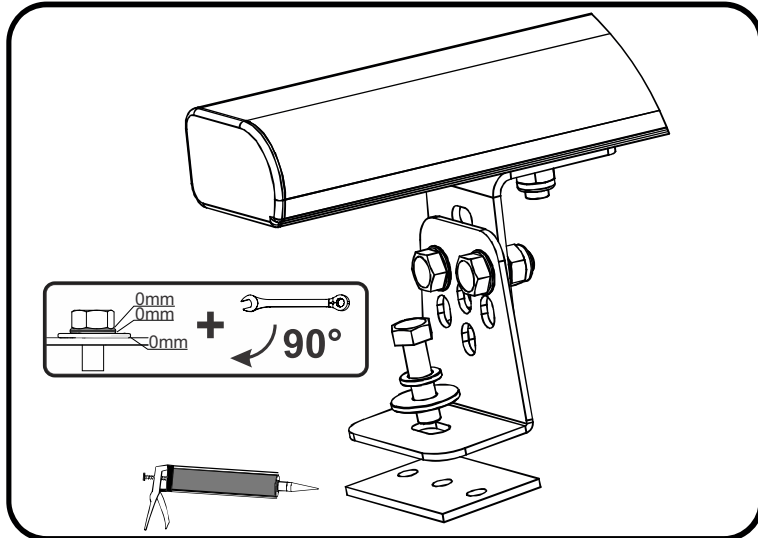

CODE CODE KODE CÓDIGO	LG1405	MODEL MODÈLE MODELL MODELO	520
--------------------------------	--------	-------------------------------------	-----

NEW FORD TRANSIT 2T

NO PART OR INFORMATION ABOUT THIS DRAWING MAY BE REPRODUCED IN ANY FORM WITHOUT PERMISSION IN WRITING. THIS DRAWING AND ITS CONTENT IS STRICTLY CONFIDENTIAL.